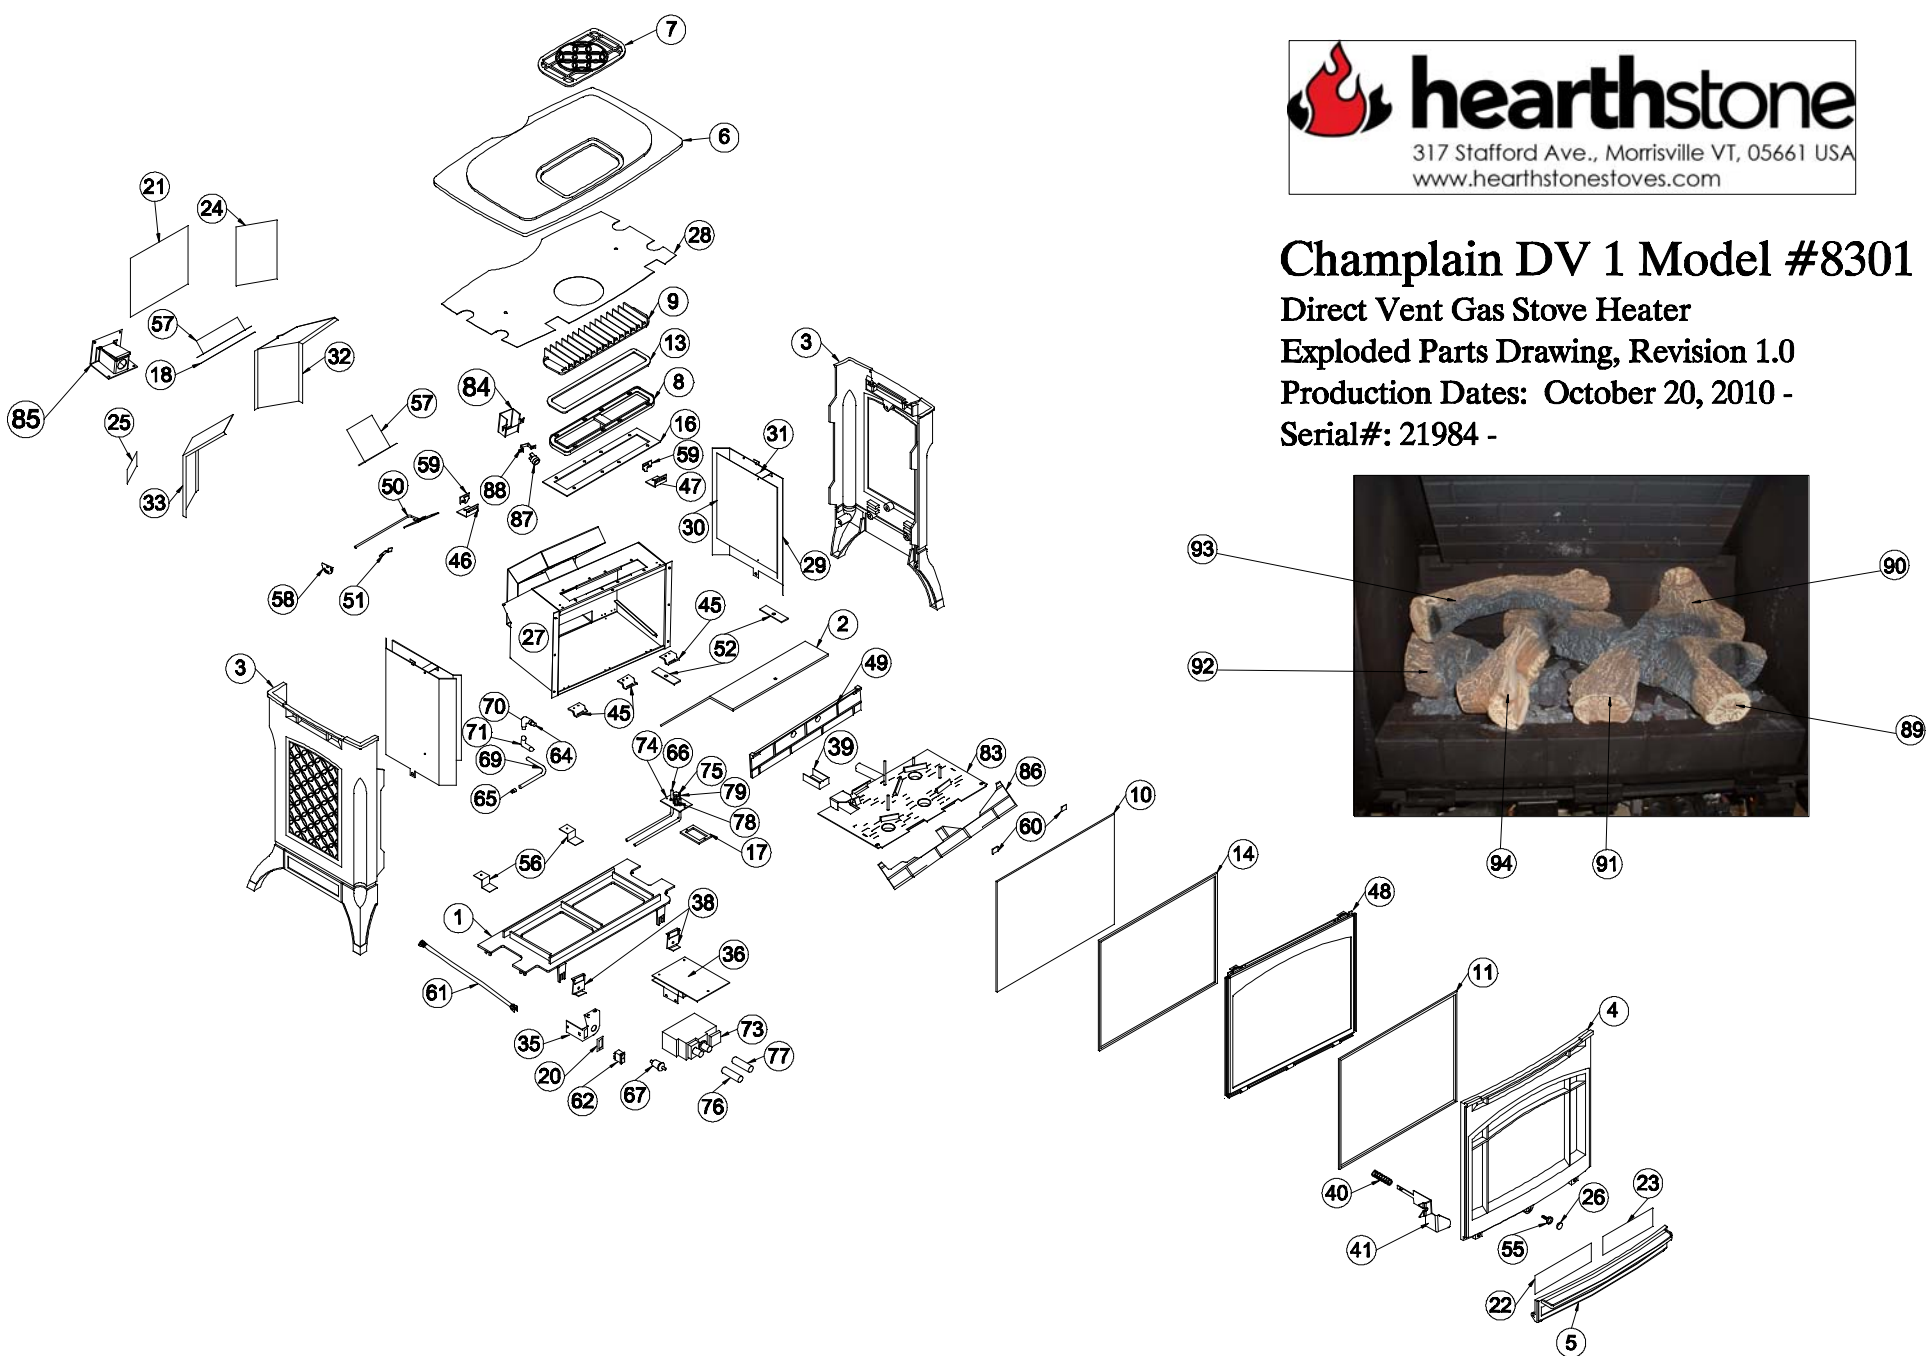

# Champlain DV 1 Model #8301

Direct Vent Gas Stove Heater

Exploded Parts Drawing, Revision 1.0

Production Dates: October 20, 2010 -

Serial#: 21984 -

Model: Champlain #8301

Production Dates: 10/20/2010 -

Serial #: 021984 -

*\*Note: Specify color for enameled cast iron parts.*

Key	Part #	Description
1	2310-140	Bottom Casting
2	2310-240	Firebox Baffle
3	2310-340	Side Casting
4	2310-440	Front Casting
5	2310-442	Ash Lip/Control Access Door
6	2310-840	Top Casting
7	2310-845	Top Grill
8	2310-850	Heat Exchanger Base
9	2310-860	Heat Exchanger
<b>10</b>	<b>93-58015</b>	<b>Champlain I Glass Assy</b>
	<b>Includes:</b>	
	3030-036	Glass 18 1/2" x 14 1/4" x 5mm
	3160-080	Gasket -Glass 3/4" x 1/16" x 5.7' (All 4 Sides)
	5300-108	Glass Frame
	5870-092	Glass Frame Retainer Clip E-Z Off
	5870-095	Glass Clip
11		part of 10
13	3160-075	Gasket -Heat Exchanger 5/8" x 1/4" x 2.9'
14	3160-080	Gasket -Glass 3/4" x 1/16" x 5.7'
16	3160-150	Gasket -Heat Exchanger Base 4" x 14 1/2"
17	3160-152	Gasket -Pilot Assembly
18	3160-157	Gasket -Inlet
20	330-334	Label, On/Off/T-Stat
21	3300-566	Label, Safety Rating
24	3300-526	Installation Instructions Label
25	3300-574	Label, Fuel Conversion
26	4700-0800	Ash Lip/Control Access Door Magnet
27	5301-010	Firebox
28	5300-020	Top Heatshield
29	5300-030	Outer Side Heatshield
30	5300-031	Inner Side Heatshield
31	5300-032	Side Heatshield Spacer
32	5301-050	Right Rear Heatshield

33	5301-040	Left Rear Heatshield
35	5300-066	Bracket for Piezo Igniter & On/Off/T-stat Switch
36	5300-080	Valve Shield Bracket
38	5301-027	Front Right Clip
40	5240-136	Front Latch Mount E-Z Off Front
41	5301-025	Front Latch Arm E-Z Off Front
45	5300-102	Bottom Glass Clip