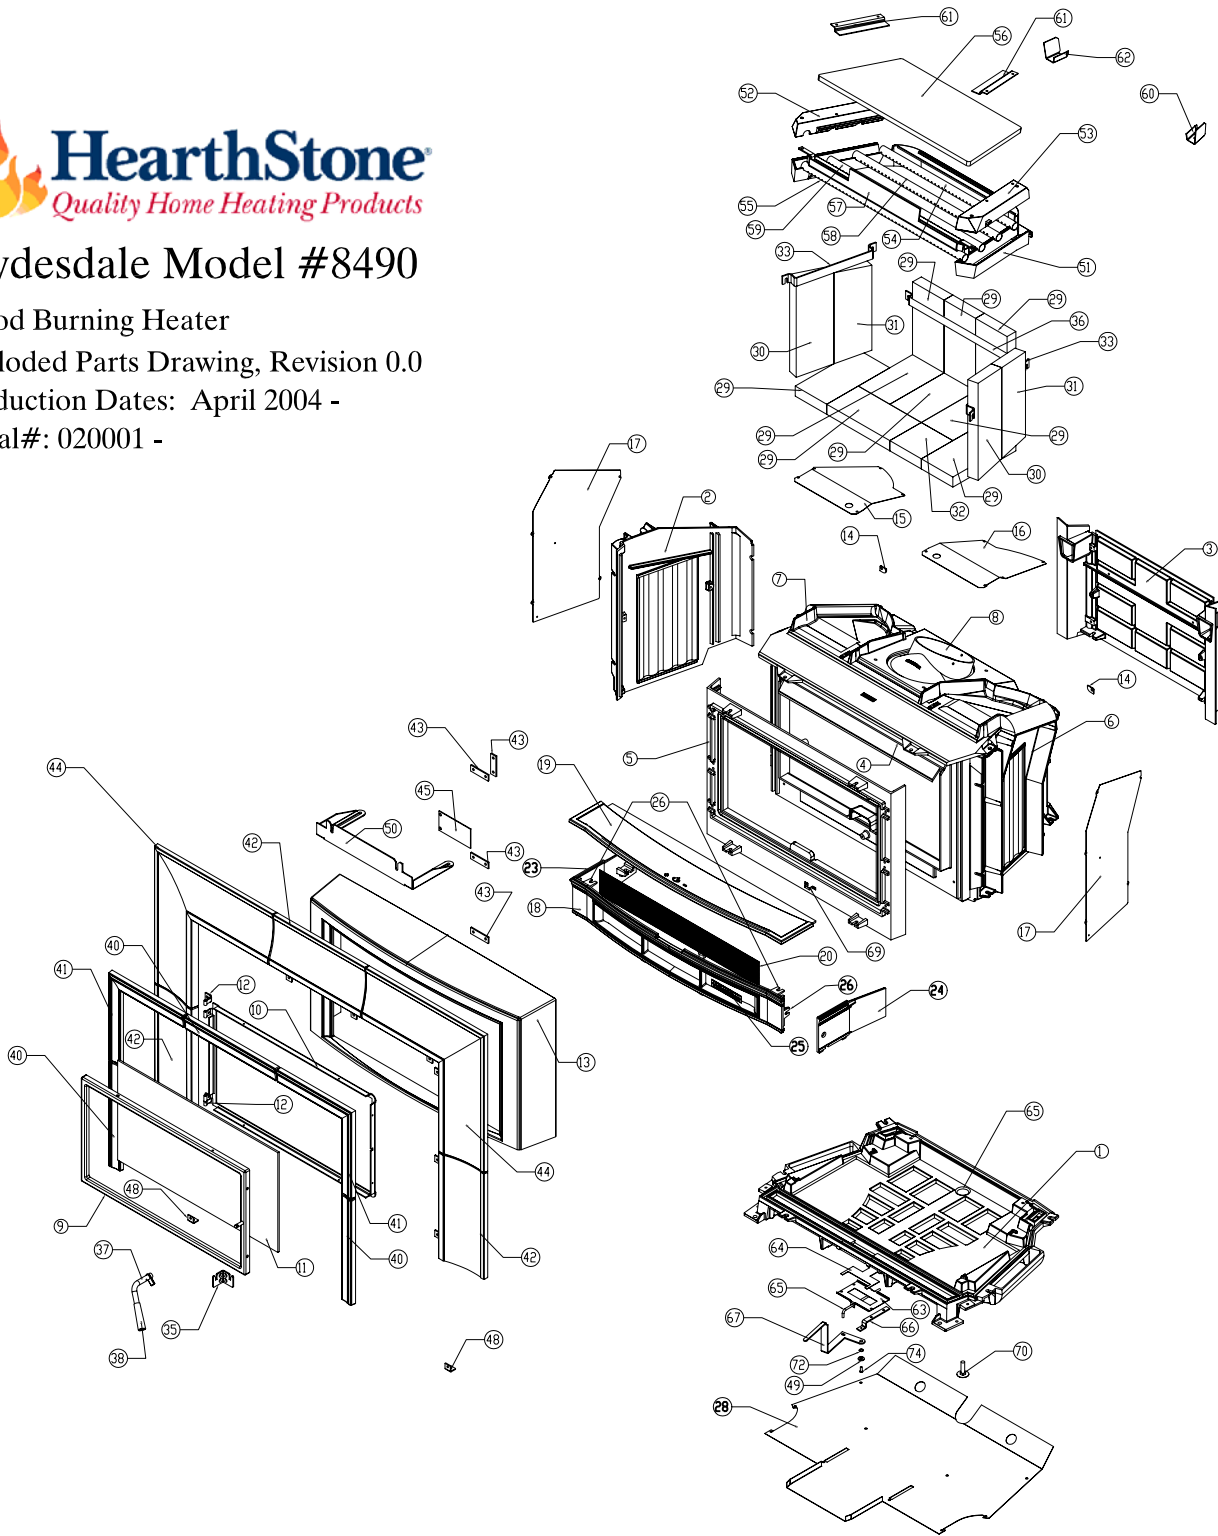

Clydesdale Model #8490

Wood Burning Heater

Exploded Parts Drawing, Revision 0.0

Production Dates: April 2004 -

Serial#: 020001 -

Model: Clydesdale Model #8490

Production Dates: July 2004 -

Serial #: 001001 -

[Link to
Parts Pricelist](#)

Note: Color must be specified for cast iron parts which are available in enamel.

Key	Part #	Description
1	2410-900	Bottom Rear Casting
2	2410-910	Left Side Panel Casting
3	2410-905	Back Casting
4	2410-940	Primary Air Control
5	2410-945	Front Panel Casting
6	2410-915	Right Side Panel Casting
7	2410-970	Top Casting
8	2410-975	Flue Collar
9	5490-042	Door, Outer Frame
10	5490-040	Door, Inner Frame
11	3030-041	Glass, Cly
12	5470-045	Hinge
13	2410-950	Front Façade
14	5490-020	Surround Clip
15	5490-085	Air Shroud, Top Left
16	5490-087	Air Shroud , Top Right
17	5490-025	Air Shroud, Side
18	2410-930	Ash Lip/Blower Housing, Front
19	2410-935	Ash Lip/Blower Housing, Top
20	5490-035	Ash Lip Grill Screen
23	2410-920	Ash Lip/Blower Housing, Left Side
24	2410-925	Ash Lip/Blower Housing, Right Side
25	3400-101	HearthStone Name Plate
26	4200-0765	1/4-20 U-Nut
28	5490-010	Air Shroud, Bottom
29	0000-101	Stone: 4-1/2"x1-1/4"x9"
30	0400-900	Stone: 4-1/2"x12", Angled