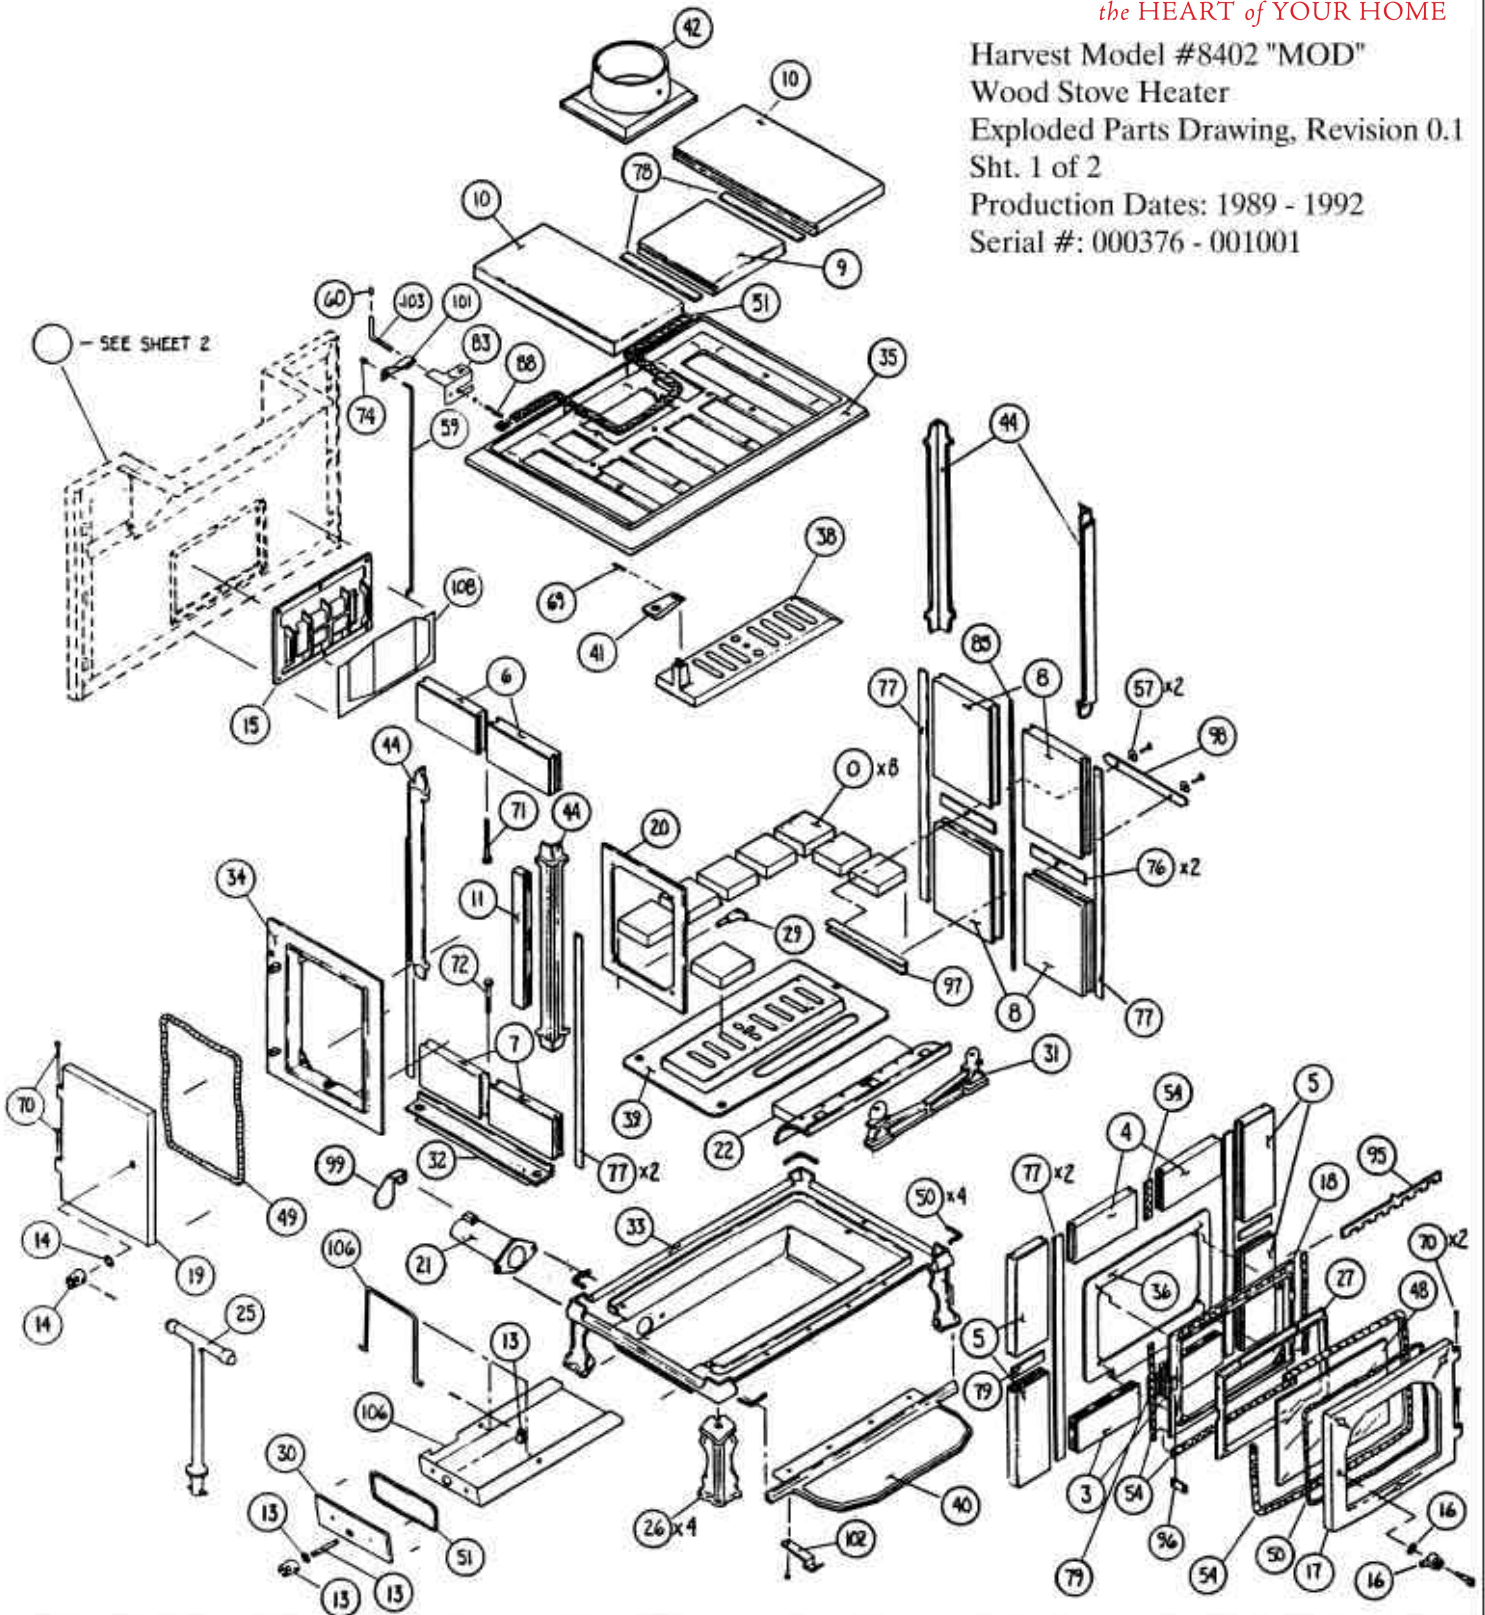

Harvest Model #8402 "MOD"  
Wood Stove Heater  
Exploded Parts Drawing, Revision 0.1  
Sht. 1 of 2  
Production Dates: 1989 - 1992  
Serial #: 000376 - 001001

Harvest Model #8402 "MOD"  
Wood Stove Heater  
Exploded Parts Drawing, Rev. 0.1  
Sht. 2 of 2  
Production Dates: 1989 - 1992  
Serial #: 000376 - 001001

Model: Harvest "Mod" #8402

Production Dates: 1989 - July 1992

Serial #: 000376-001001

Note: Specify color for cast iron parts which are available in enamel.

Key	Part #	Description	
3	1421-51	Front Bottom Stone 2 3/4" x 8 1/2"	
4	1421-52	Front Top Stone 3 3/4" x 8 1/2"	
5	1421-53	Front Corner Stone 9 1/2" x 3 19/32"	
6	1421-54	Left Side Top Stones 4" x 6 11/16"	
7	1421-55	Left Side Bottom Stones 2 3/4" x 6 11/16"	
8	1421-56	Right Side Stones 6 11/16" x 9 1/2"	
9	1421-57	Top Center Stone 8 1/32" x 9 1/2"	
10	1421-58	Top Stones Left/Right 8 1/32" x 15 5/8"	No Longer Available
11	1421-59	Left Side Vertical Stone 12" x 1 1/4"	No Longer Available
13	<b>94-58422</b>	<b>Ash Latch Assembly</b> Includes: Ash Pan Handle Ash Pan Latch 3/16" x 1" Spiral Pin Ash Pan Shaft	(Cast Iron)
14	<b>94-58420</b>	<b>Side Door Latch Assembly</b> Includes: Side Door Handle Side Door Latch 3/16" x 1" Spiral Pin	(Cast Iron)
15	2421-212	Firebox Exit Guard	
16	<b>94-58421</b>	<b>Front Door Latch Assembly</b> Includes: Front Door Handle 5/16" x 3/8" Screw	(Cast Iron)
17	2421-219RS	Front Door	No Longer Available
18	2421-221RE	Front Door Outer Frame	No Longer Available
19	2010-510	Side Door	No Longer Available
20	2421-230RR	Side Door Interior Frame	No Longer Available
21	2421-239	Primary Air Intake Tube	No Longer Available
22	2421-242	Primary Air Manifold	No Longer Available
23	94-58430	Damper Assembly	
24	2421-250	Reverse Flue Cover Plate	