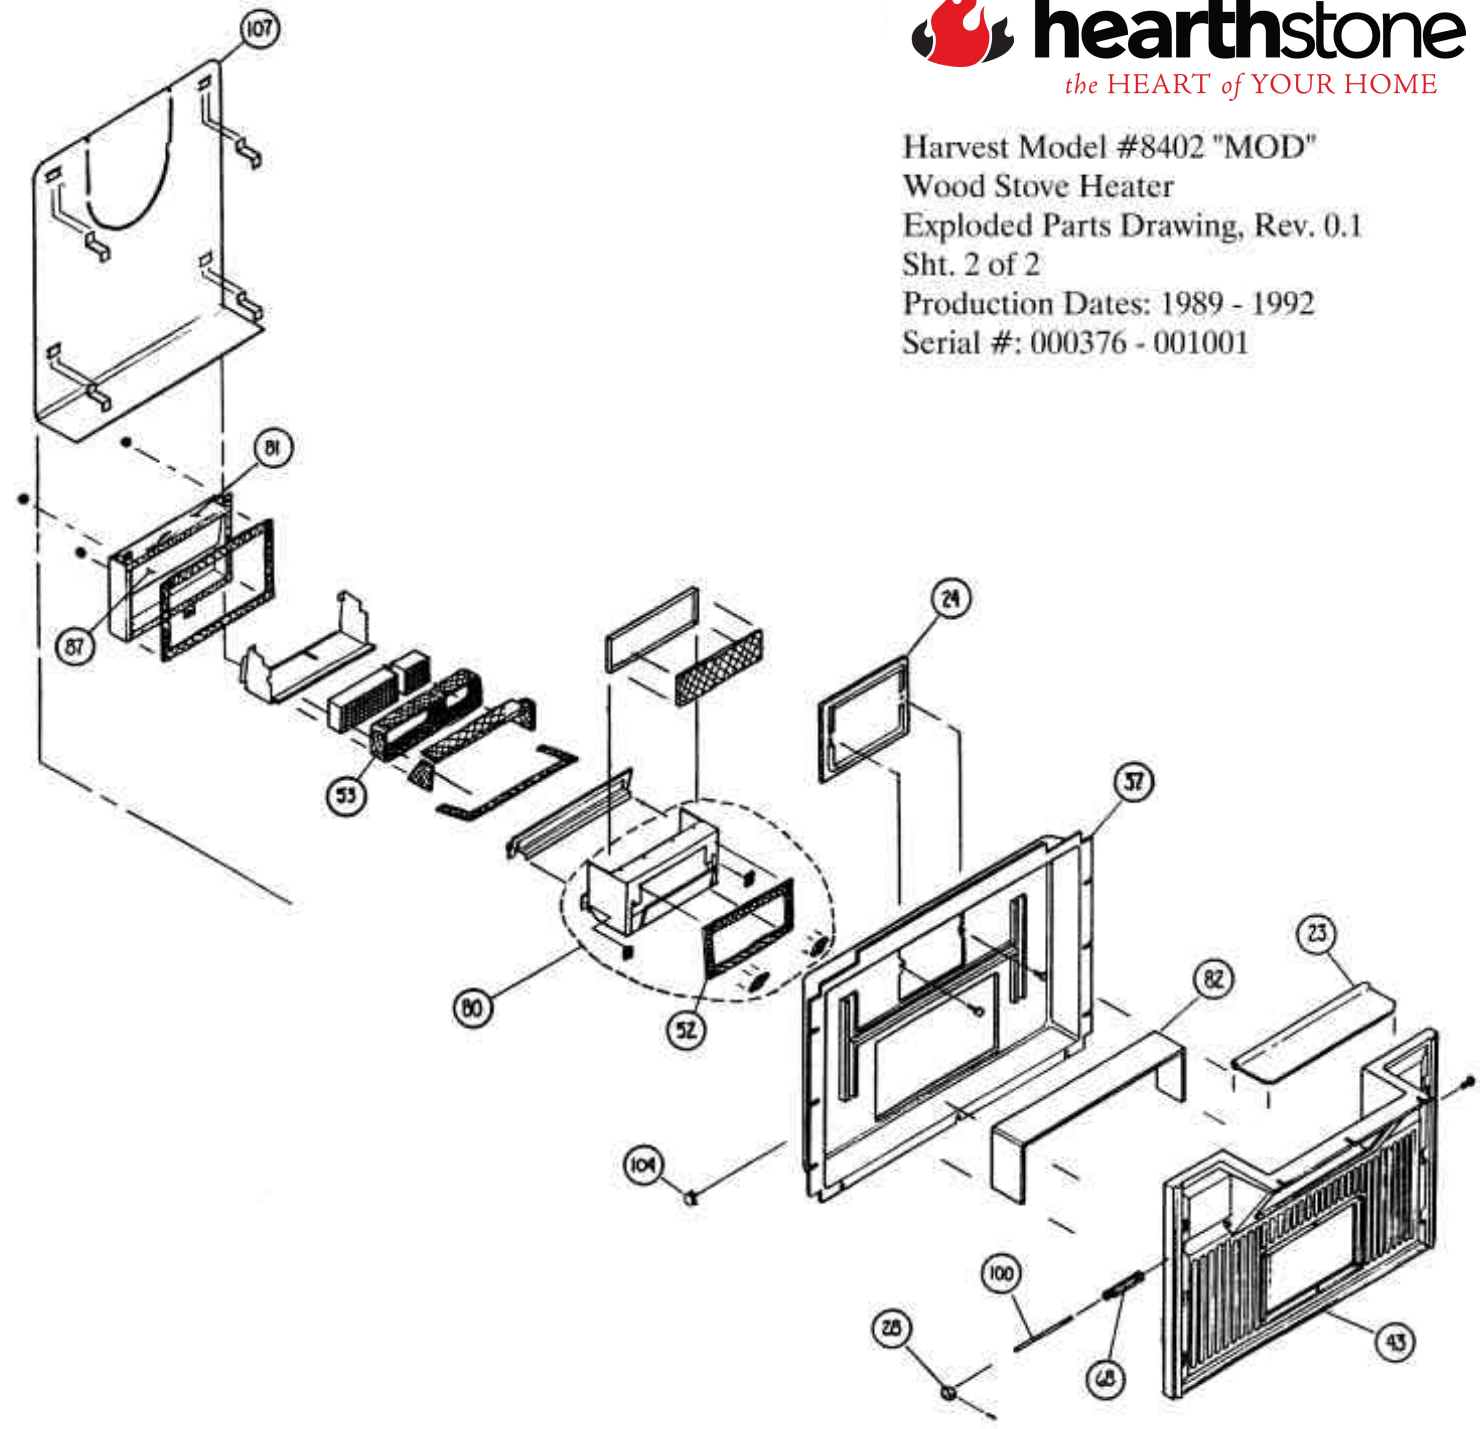

Harvest Model #8402 "MOD"  
Wood Stove Heater  
Exploded Parts Drawing, Revision 0.1  
Sht. 1 of 2  
Production Dates: 1989 - 1992  
Serial #: 000376 - 001001

Harvest Model #8402 "MOD"  
Wood Stove Heater  
Exploded Parts Drawing, Rev. 0.1  
Sht. 2 of 2  
Production Dates: 1989 - 1992  
Serial #: 000376 - 001001

Model: Harvest "Mod" #8402

Production Dates: 1989 - July 1992

Serial #: 000376-001001

Note: Specify color for cast iron parts which are available in enamel.

Key	Part #	Description	
3	1421-51	Front Bottom Stone 2 3/4" x 8 1/2"	
4	1421-52	Front Top Stone 3 3/4" x 8 1/2"	
5	1421-53	Front Corner Stone 9 1/2" x 3 19/32"	
6	1421-54	Left Side Top Stones 4" x 6 11/16"	
7	1421-55	Left Side Bottom Stones 2 3/4" x 6 11/16"	
8	1421-56	Right Side Stones 6 11/16" x 9 1/2"	
9	1421-57	Top Center Stone 8 1/32" x 9 1/2"	
10	1421-58	Top Stones Left/Right 8 1/32" x 15 5/8"	No Longer Available
11	1421-59	Left Side Vertical Stone 12" x 1 1/4"	No Longer Available
13	<b>94-58422</b>	<b>Ash Latch Assembly</b> Includes: Ash Pan Handle Ash Pan Latch 3/16" x 1" Spiral Pin Ash Pan Shaft	(Cast Iron)
14	<b>94-58420</b>	<b>Side Door Latch Assembly</b> Includes: Side Door Handle Side Door Latch 3/16" x 1" Spiral Pin	(Cast Iron)
15	2421-212	Firebox Exit Guard	
16	<b>94-58421</b>	<b>Front Door Latch Assembly</b> Includes: Front Door Handle 5/16" x 3/8" Screw	(Cast Iron)
17	2421-219RS	Front Door	No Longer Available
18	2421-221RE	Front Door Outer Frame	No Longer Available
19	2010-510	Side Door	No Longer Available
20	2421-230RR	Side Door Interior Frame	No Longer Available
21	2421-239	Primary Air Intake Tube	No Longer Available
22	2421-242	Primary Air Manifold	No Longer Available
23	94-58430	Damper Assembly	
24	2421-250	Reverse Flue Cover Plate	