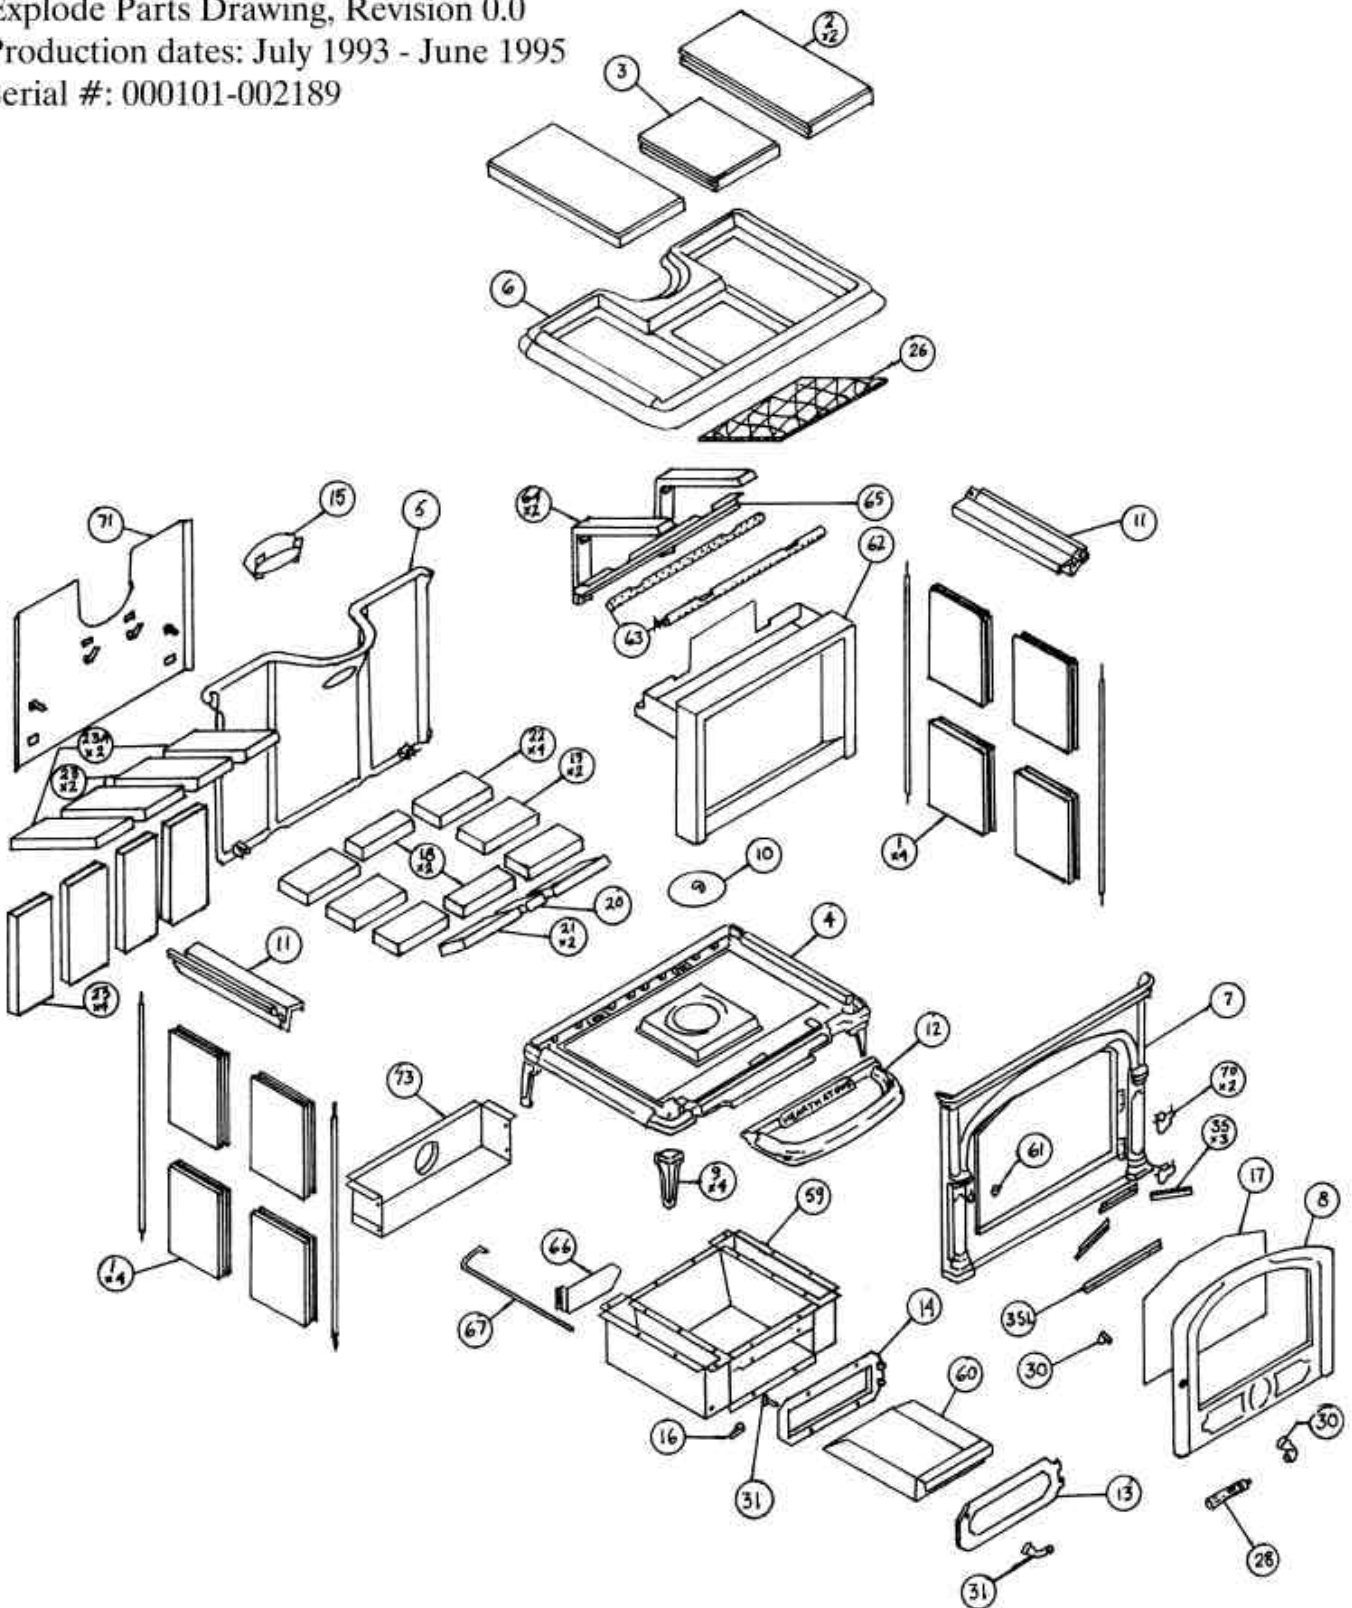

Phoenix Model# 8610

Wood Stove Heater

Explode Parts Drawing, Revision 0.0

Production dates: July 1993 - June 1995

Serial #: 000101-002189

Model: Phoenix #8610

Production Dates: July 1993 - June 1995

Serial #: 000101 - 002189

Note: Color must be specified for cast iron parts which are available in enamel.

Key	Part #	Description
1	1641-301	Side Stone 9 1/2" x 7 3/4"
2	1641-302	Top Side Stone 13 7/8" x 4 7/8"
3	1641-303	Top Center Stone 11 3/8" x 8 1/4"
4	2610-001	Bottom Cast
5	2610-002	Rear Cast Panel
6	2610-003	Top Cast
7	2610-004	Front Cast Panel
8	2610-005	Front Door
9	2610-006	Leg
10	2610-008	Ash Pan Lid
11	2610-009	Side Rib
12	2610-010	Ash Lip
13	2610-011	Ash Pan Door
14	2610-012	Ash Pan Door Frame
15	2610-016	Flue Collar
16	2610-054	Air Control Handle
17	<b>96-58605</b>	<b>Phoenix Glass Kit</b> Includes: Phoenix Glass IR 10 3/8" x 15 3/4" x 5mm (4 1/3") Gasket: Tape 3/4" Adhesive Backed
18	3080-421	Bottom Center Firebrick 1.811 x 8.07 x 1.25"
19	3080-422	Bottom Side Center Firebrick 2.75 x 6.625 x 1.25"
20	3080-423	Front Center Firebrick 3.40 x .787 x 1.25"
21	3080-424	Front Side Firebrick 3.4 x 8.875 x 1.25"
22	3080-425	Bottom Side Corner Firebrick 4.437 x 6.626 x 1.25"
23	3080-426	Baffle Firebrick 4.5 x 9 1.25"
23A		Baffle Firebrick
24	<b>96-58601</b>	<b>Phoenix Gasket Kit</b> Includes: