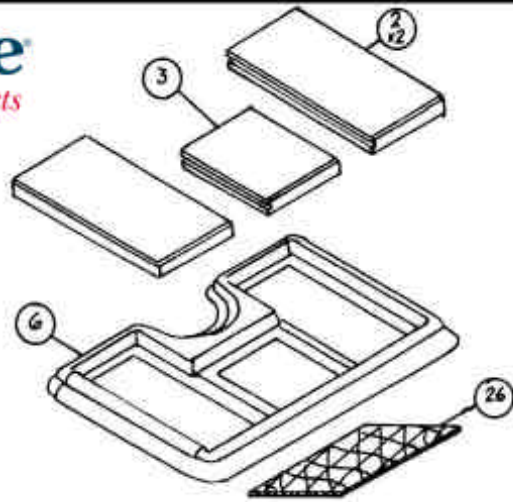

HearthStone
Quality Home Heating Products

Phoenix I Model #8611
Wood Stove Heater
Exploded Parts Drawing, Revision 1.0
(from Serial #002190)
Production Dates: June 1995 - Feb. 1999

Model: Phoenix I #8611

Production Dates: June 1995 - February 1999

Serial #: 002190 - 006470

Note: Color must be specified for cast iron parts which are available in enamel.

Key	Part #	Description
1	1641-301	Side Stone 7-3/4" x 9-1/8"
2	1641-302	Top Stone (Ends) 6-17/32" x 16"
3	1641-303	Top Stone (Center) 10-3/4" x 11-1/8"
4	2610-001A	Bottom Casting
5	2610-002	Back Panel
6	2610-003	Top Casting
7	2610-004	Front Panel
8	2610-005	Front Door
9	2610-006A	Foot
11	2610-009	Rib
12	2610-010	Ash Lip
13	2010-060	Ash Pan Door
14	2010-050	Ash Door Frame
15	2610-016	Flue Collar
16	2610-054	Primary Air Control Handle
17	96-58605	Phoenix Glass Kit Includes: Phoenix Glass IR 10 3/8" x 15 3/4" x 5mm (4 1/3") Gasket: Tape 3/4" Adhesive Backed
18	3060-427	Firebrick Bottom 1-15/16" x 9"
19	3060-428	Firebrick Bottom 6-3/8" x 11-3/4"
23	3060-426	Firebrick Bottom 4-1/2" x 9"
26	3120-210	Ceramic Blanket
28	94-58495	Detachable Wooden Handle
30	96-58620	Front Latch Assembly  Includes: Set Screw 5/16-18x1/4" Ball Bearing 3/16" Handle Crank