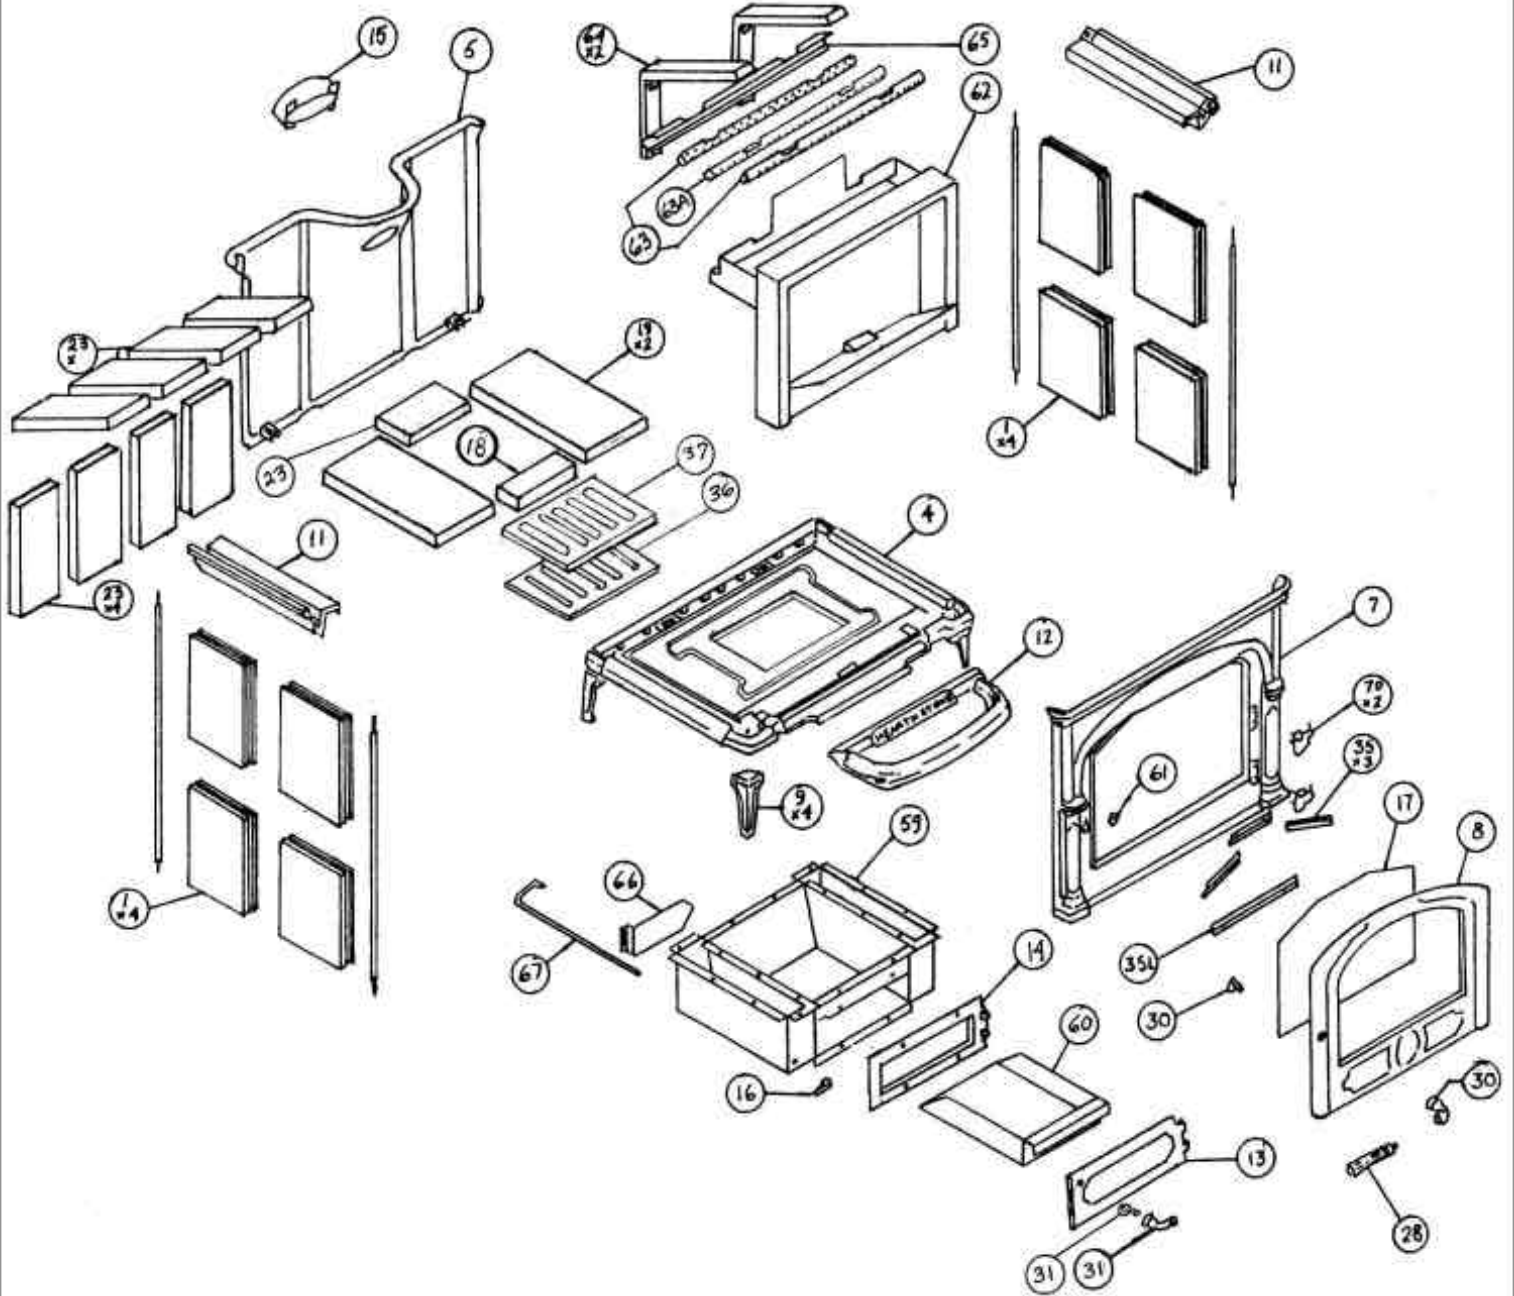

HearthStone
Quality Home Heating Products

Phoenix I Model #8611
Wood Stove Heater
Exploded Parts Drawing, Revision 1.0
(from Serial #002190)
Production Dates: June 1995 - Feb. 1999

Model: Phoenix I #8611

Production Dates: June 1995 - February 1999

Serial #: 002190 - 006470

Note: Color must be specified for cast iron parts which are available in enamel.

Key	Part #	Description
1	1641-301	Side Stone 7-3/4" x 9-1/8"
2	1641-302	Top Stone (Ends) 6-17/32" x 16"
3	1641-303	Top Stone (Center) 10-3/4" x 11-1/8"
4	2610-001A	Bottom Casting
5	2610-002	Back Panel
6	2610-003	Top Casting
7	2610-004	Front Panel
8	2610-005	Front Door
9	2610-006A	Foot
11	2610-009	Rib
12	2610-010	Ash Lip
13	2010-060	Ash Pan Door
14	2010-050	Ash Door Frame
15	2610-016	Flue Collar
16	2610-054	Primary Air Control Handle
17	96-58605	Phoenix Glass Kit Includes: Phoenix Glass IR 10 3/8" x 15 3/4" x 5mm (4 1/3") Gasket: Tape 3/4" Adhesive Backed
18	3060-427	Firebrick Bottom 1-15/16" x 9"
19	3060-428	Firebrick Bottom 6-3/8" x 11-3/4"
23	3060-426	Firebrick Bottom 4-1/2" x 9"
26	3120-210	Ceramic Blanket
28	94-58495	Detachable Wooden Handle
30	96-58620	Front Latch Assembly  Includes: Set Screw 5/16-18x1/4" Ball Bearing 3/16" Handle Crank