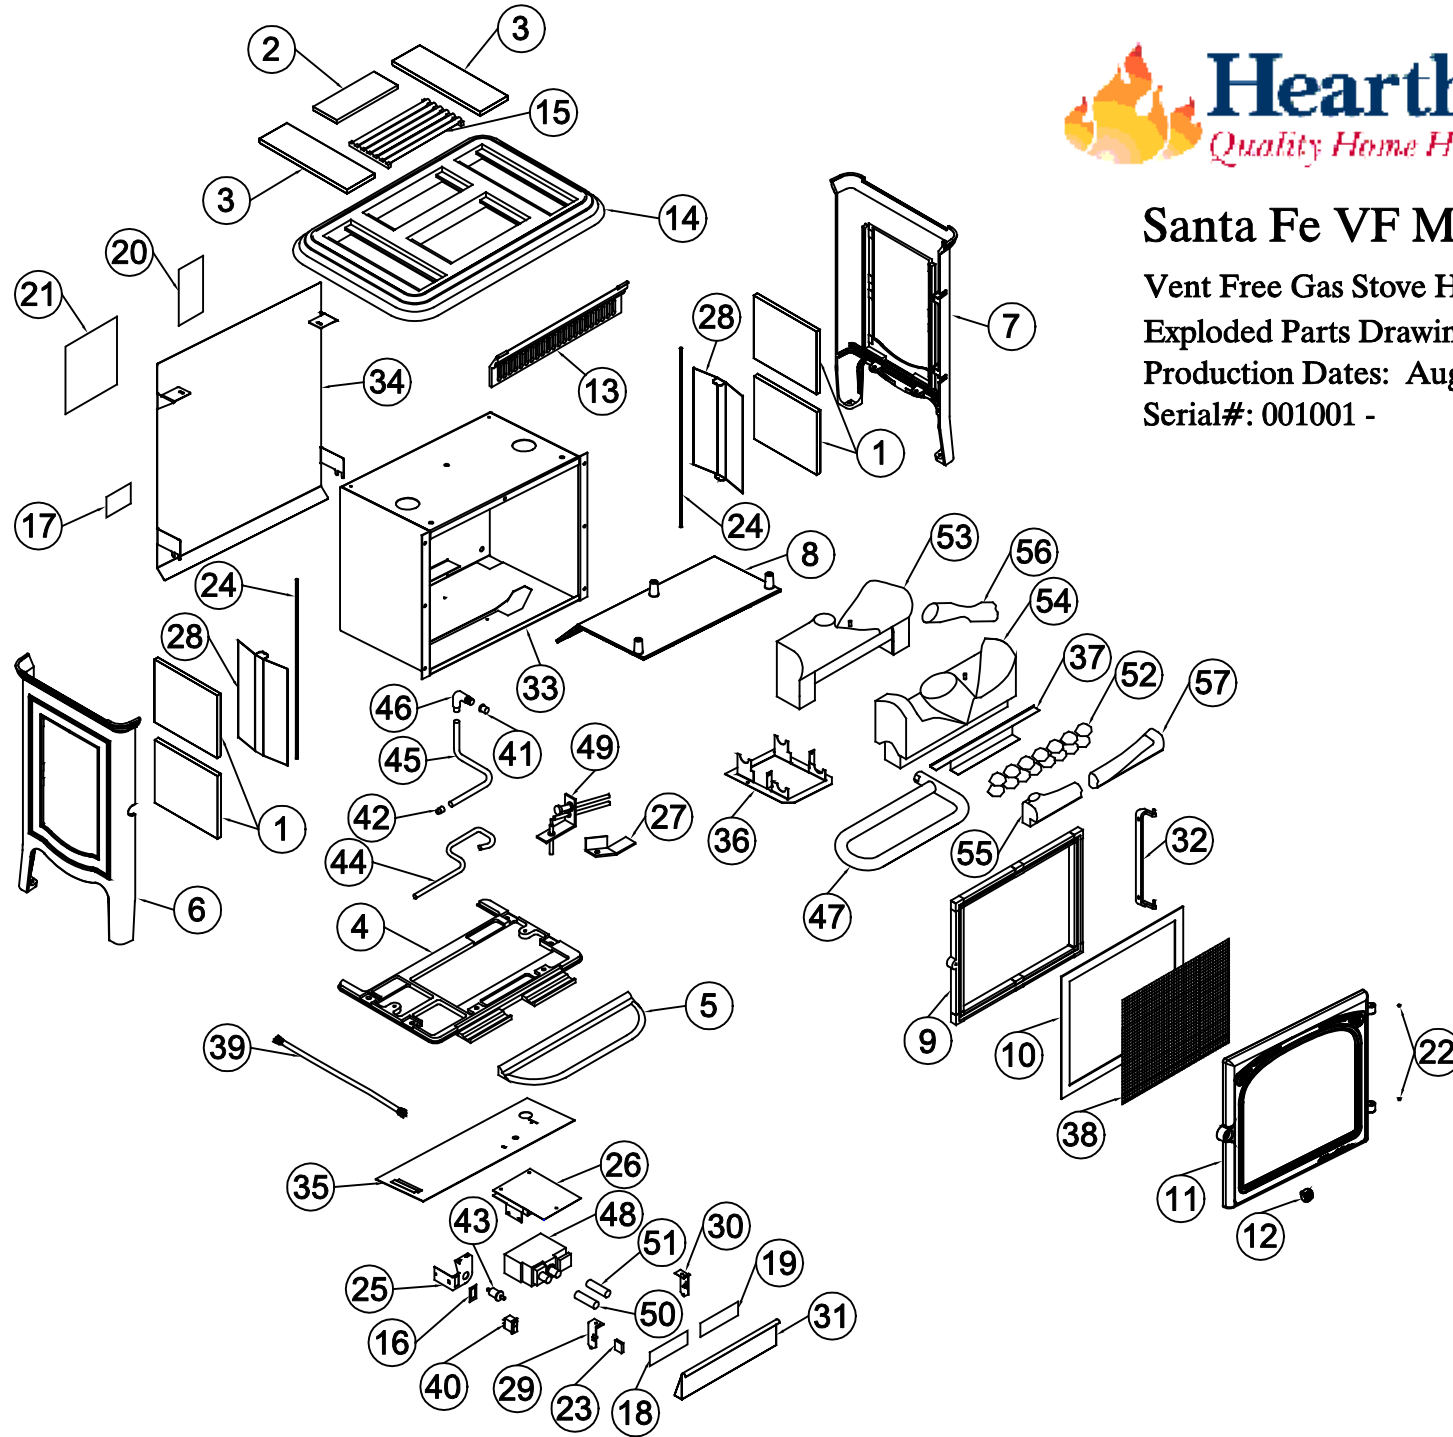

## Santa Fe VF Model #8780

Vent Free Gas Stove Heater

Exploded Parts Drawing Revision 0.0

Production Dates: August 2002 -

Serial#: 001001 -

Model: Santa Fe VF #8780

[Link to Main Menu](#)

Production Dates: August 2002 -

Serial #: 001001 -

Note: Color must be specified for cast iron parts which are available in enamel and stones in marble or granite.

Key	Part #	Description
1	1741-351	Side Stone - Pol 7 1/2 x 6 1/2 Tuc/San
2	1741-352	Top Center Stone-Pol 8 5/8 x 3 5/8 Tuc VF/San
3	1741-680	Top Side Stone-Pol 5 1/4 x 10 11/32 San VF/San
4	2710-600	Bottom - Cast
5	2710-610	Ashlip - Cast
6	2710-620	Left Side - Cast
7	2710-625	Right Side - Cast
8	2710-627	Firebox Baffle Cast
9	2710-630	Door Frame - Cast
10	2710-640	Glass Retainer Frame - Cast
11	2710-650	Door - Cast
12	2710-655	Door Handle - Cast
13	2710-660	Front Grille - Cast
14	2710-670	Top - Cast
15	2710-810	Top Grille - Cast
16	3300-334	On/Off/T-Stat Label
17	3300-512	Combust & Vent Warning Label
18	3300-524	Left Lighting Instructions
19	3300-525	Right Lighting Instructions
20	3300-526	Installation Instructions Label
21	3300-561	San VF Safety/Rating Label
22	4700-0600	Hinge Cap - Black Oxide
23	4700-0795	Valve Door Magnet
24	5210-3070	Threaded Rod 1/4 - 20 x 1 9/16 x 3/4
25	5300-066	Piezo/On-Off Switch Brackett
26	5300-080	Valve Bracket
27	5710-131	ODS Pilot Bracket
28	5710-470	Stone Clip
29	5760-010	Left Valve Door Bracket