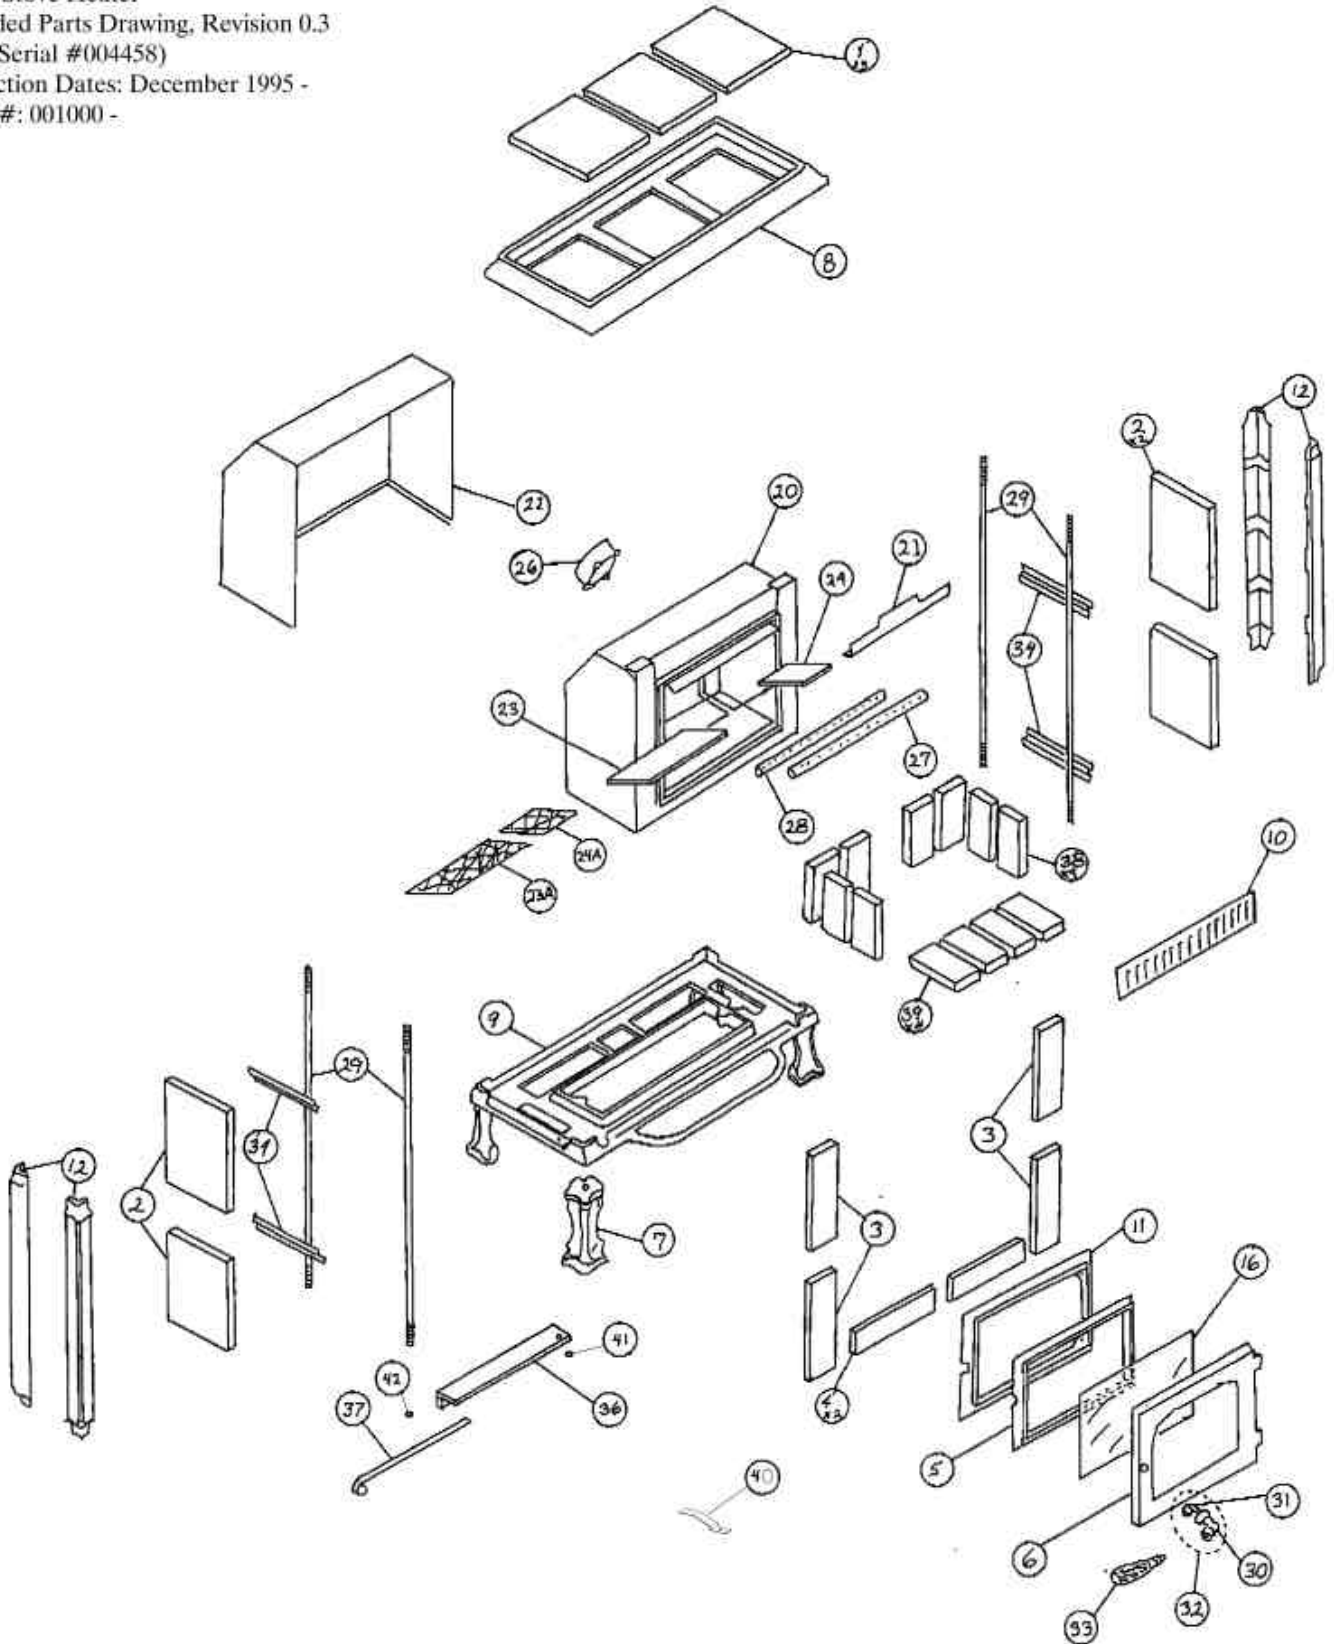

Starlet Model #8550
Wood Stove Heater
Exploded Parts Drawing, Revision 0.3
(from Serial #004458)
Production Dates: December 1995 -
Serial #: 001000 -

Model: Starlet #8550

Production Dates: December 1995 -

Serial #: 001000 -

Note: Color must be specified for cast iron parts which are available in enamel and stone in granite.

Key	Part #	Description
1	1546-462	Top Stone 8" x 9 1/2" 4 Bevels
2	1546-462A	Side Stone 8" x 9 1/2" 1 Bevels
3	1546-463	Front Corner Stone 3 1/2" x 9 1/2"
4	1546-464	Front Bottom Stone 2 1/2" x 8 1/2"
5	2421-316	Front Glass Frame
6	2510-220	Front Door
7	2510-303	Bottom Foot
8	2510-401	Top Casting
9	2510-402	Bottom Casting
10	2510-403F	Front Grill
11	2510-412	Front Door Frame - NO LONGER AVAILABLE
12	2510-413	Corner Post
16	94-58405	Glass Assembly Includes: Front Door Glass 11 5/16" x 15 19/32 x 5mm Gasket: Tape 3/4" x 5' Adhesive Backed
20	5550-500	Firebox
21	5550-310	Front Baffle Support Bracket
22	5550-510	Heat Shield Shell
23	5550-361	Baffle Half "B" 9 1/4" x 14" x 1/4"
23A	3120-914	Ceramic Board 9" x 14" x 1/2"
24	5550-360	Baffle Half "A" 9 1/4" x 6" x 1/4"
24A	3120-906	Ceramic Board 9" x 6" x 1/2"
26	2610-016	Flue Collar
27	5550-552	Secondary Air Tube #2 (Front)
28	5550-551	Secondary Air Tube #1 (Rear)
30	95-73500	Chrome Handle Crank - NO LONGER AVAILABLE
31	95-73500	Front Door Latch - NO LONGER AVAILABLE