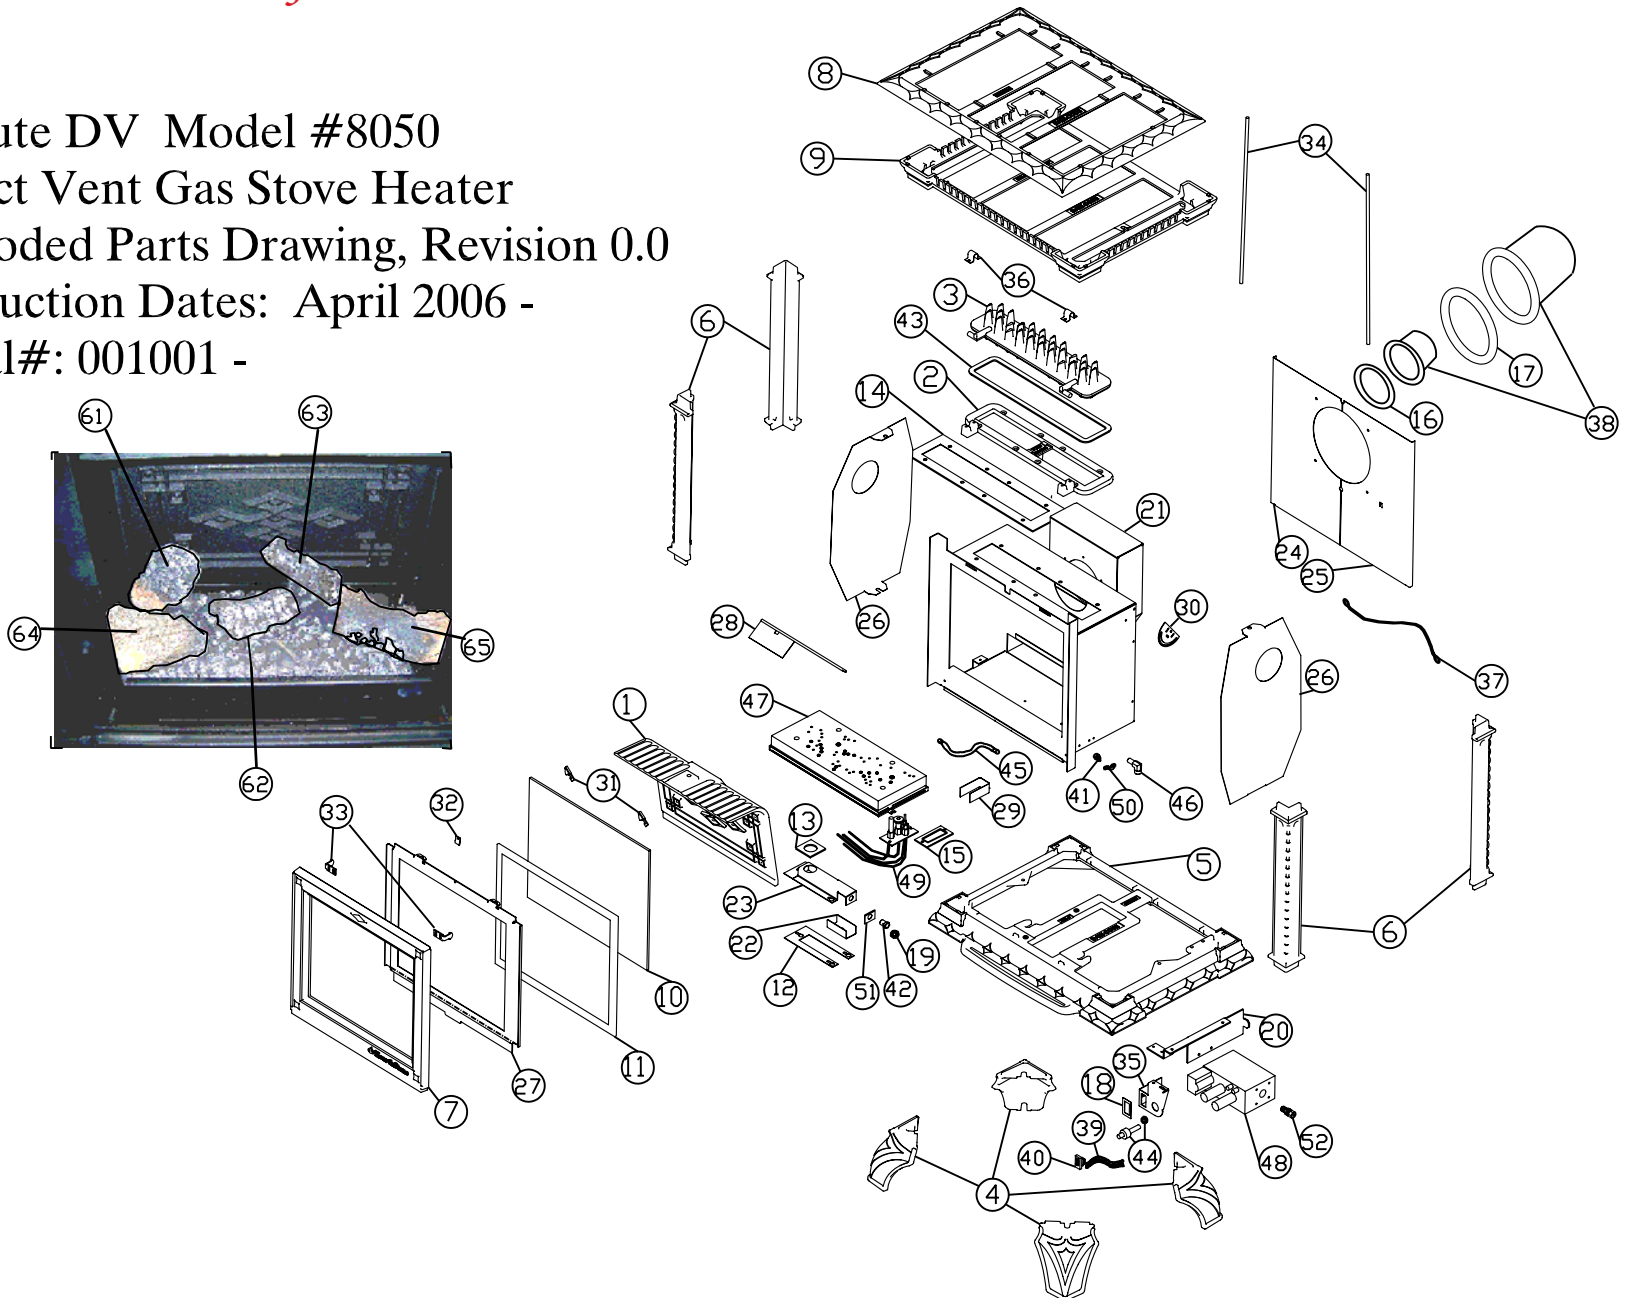

hearthstone

the HEART of YOUR HOME

Tribute DV Model #8050
Direct Vent Gas Stove Heater
Exploded Parts Drawing, Revision 0.0
Production Dates: April 2006 -
Serial#: 001001 -

hearthstone

the HEART of YOUR HOME

Model: Tribute DV #8050

Production Dates: April 2006 -

Serial #: 001001 -

Note: Specify color for enameled cast iron parts.

Key	Part #	Description
1	2010-532	Firebox Baffle
2	2010-535	Heat Exchanger Base
3	2010-537	Heat Exchanger
4	2020-210	Cast Foot (Leg)
5	2020-505	Cast Bottom
6	2020-520	Cast Side Leg (Coner Post)
7	2020-530	Cast Front
8	2020-545	Cast Upper Top
9	2020-540	Cast Lower Top
10	3030-046	Glass: 11.94"x14.28"x.2"
11	3110-071	Glass Gasket: Tape,1"x 1/8",AD
12	3160-051	Gasket: Air Shutter
13	3160-125	Gasket: Burner
14	3160-150	Gasket: Heat Exchanger
15	3160-152	Gasket: Pilot Light
16	3160-155	Gasket: Flue outlet
17	3160-157	Gasket: Flue Inlet
18	3300-334	Label: On/Off
19	4200-0090	Nut: Jam,1/8" NPT, Brass
20	5050-005	Valve Support Bracket
21	5050-010	Firebox
22	5050-015	Air Shutter
23	5050-017	Air Shutter Box
24	5050-020	Leaf Rear Panel
25	5050-022	Right Rear Panel
26	5050-030	Side stone Heatshield
27	5050-050	Glass Retainer Frame
28	5050-060	Restrictor
29	5120-020	Pilot Shield